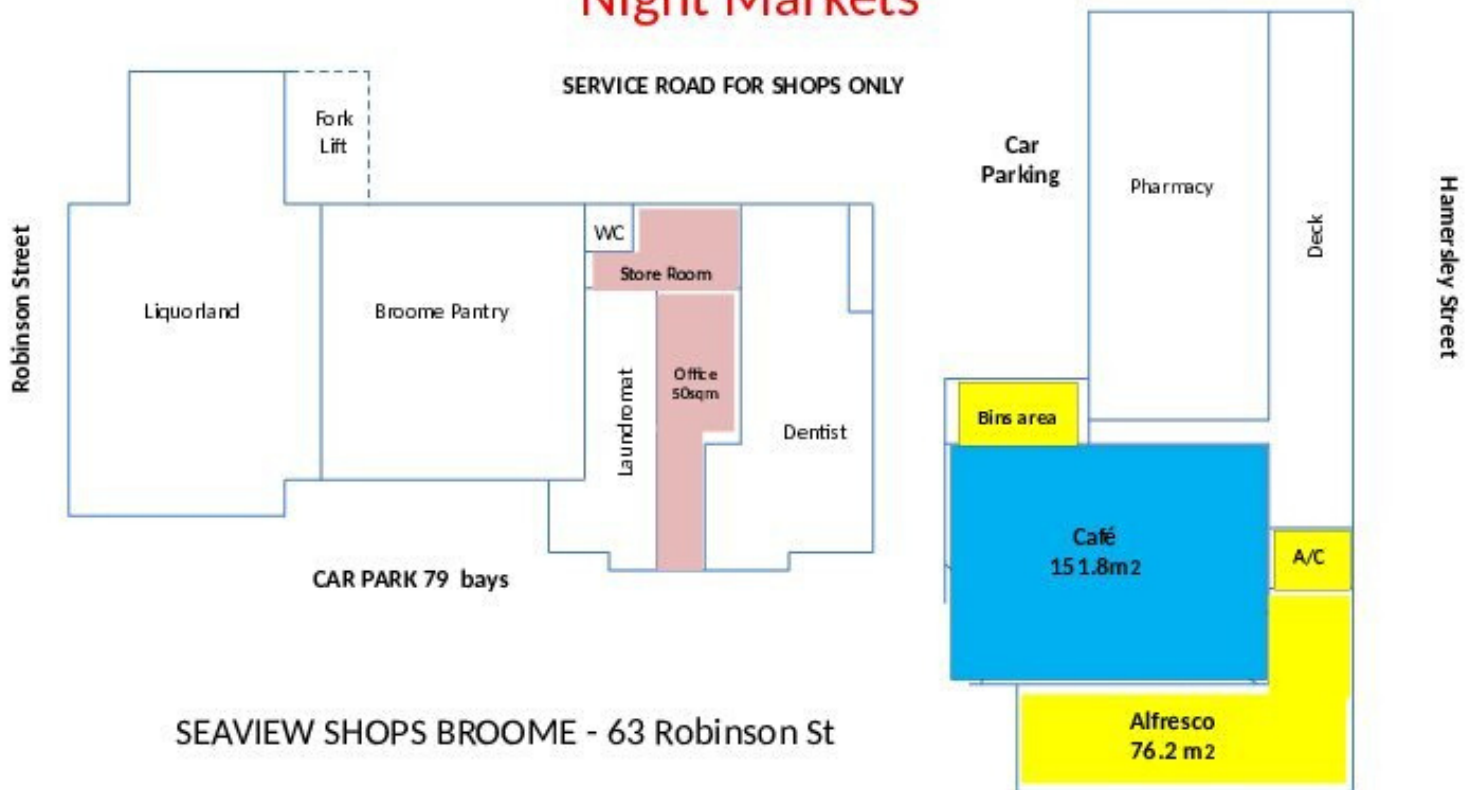

CAFE / BAR FOR LEASE BROOME

CHARTER
Property Group

Overlooks Roebuck Bay/New Town Beach Park
&
Night Markets

**CAFE / BAR For Lease Broome
OVERLOOKING
Roebuck Bay &
New Town Beach Park**

Chris Borella mobile: 0418 921 049