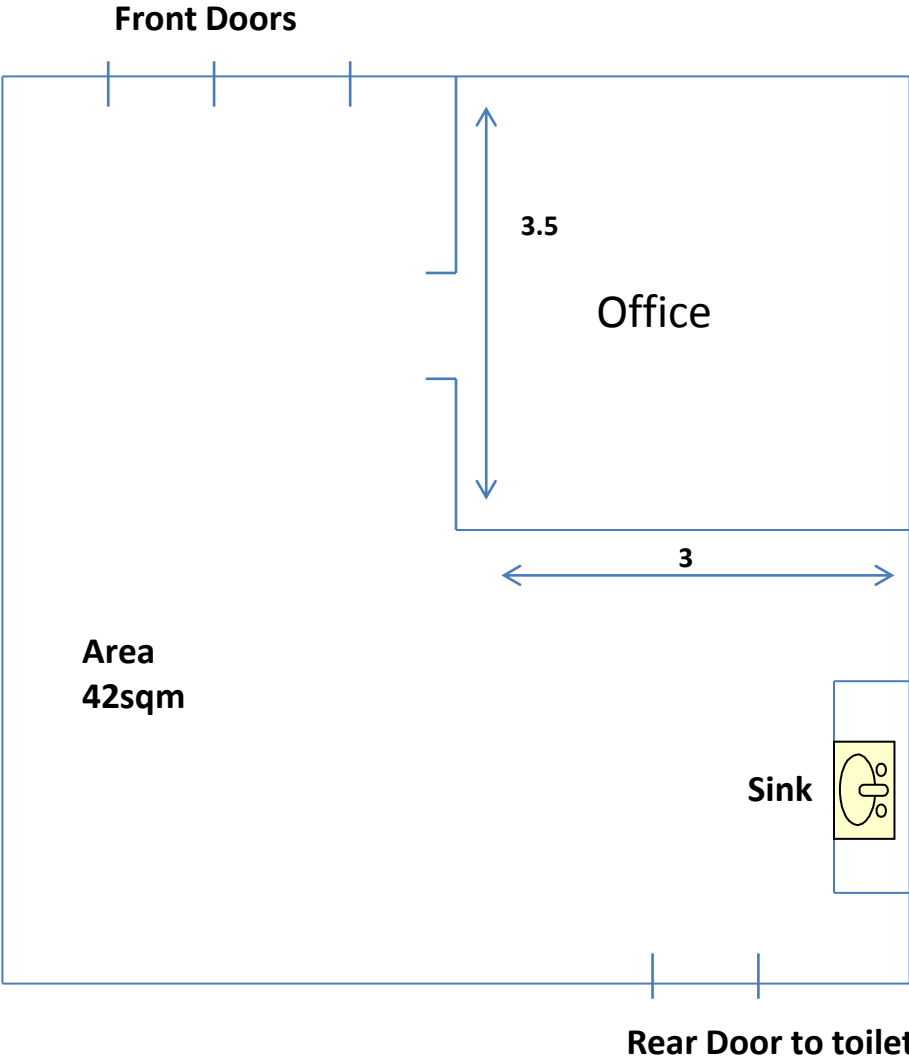

Floor Plan Unit 4/1 Napier Terrace Broome

not to scale